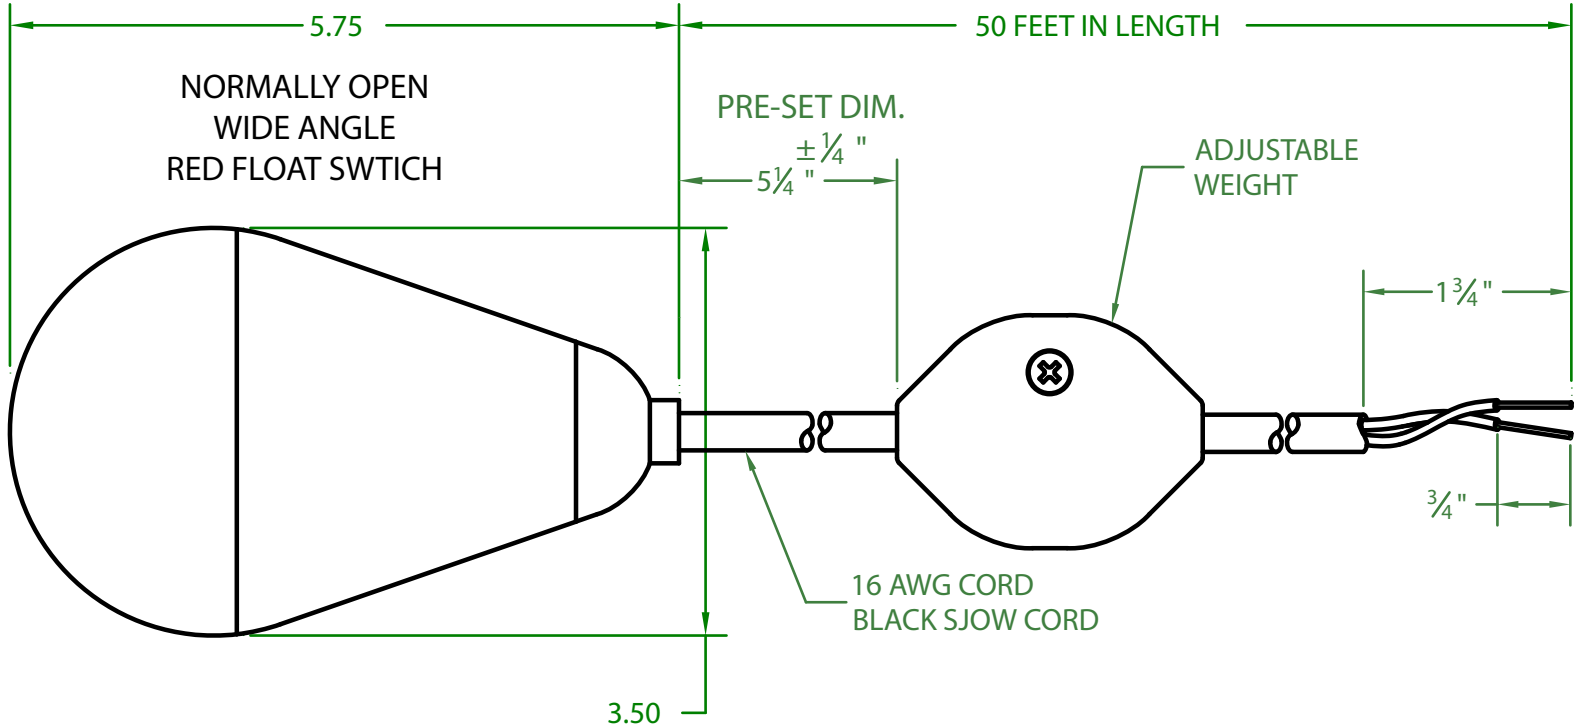

MERCURY DISPLACEMENT INDUSTRIES, INC.

Post Office Box 710 - U.S. 12 East - Edwardsburg, Michigan 49112-0710

Phone (269) 663-8574 - Fax (269) 663-2924

(800) 634-4077

JER20W1500 W

MERCURY FLOAT

OPERATING ANGLE: CONTACTS CLOSE @ 45° ABOVE HORIZONTAL.
CONTACTS OPEN @ 45° BELOW HORIZONTAL.